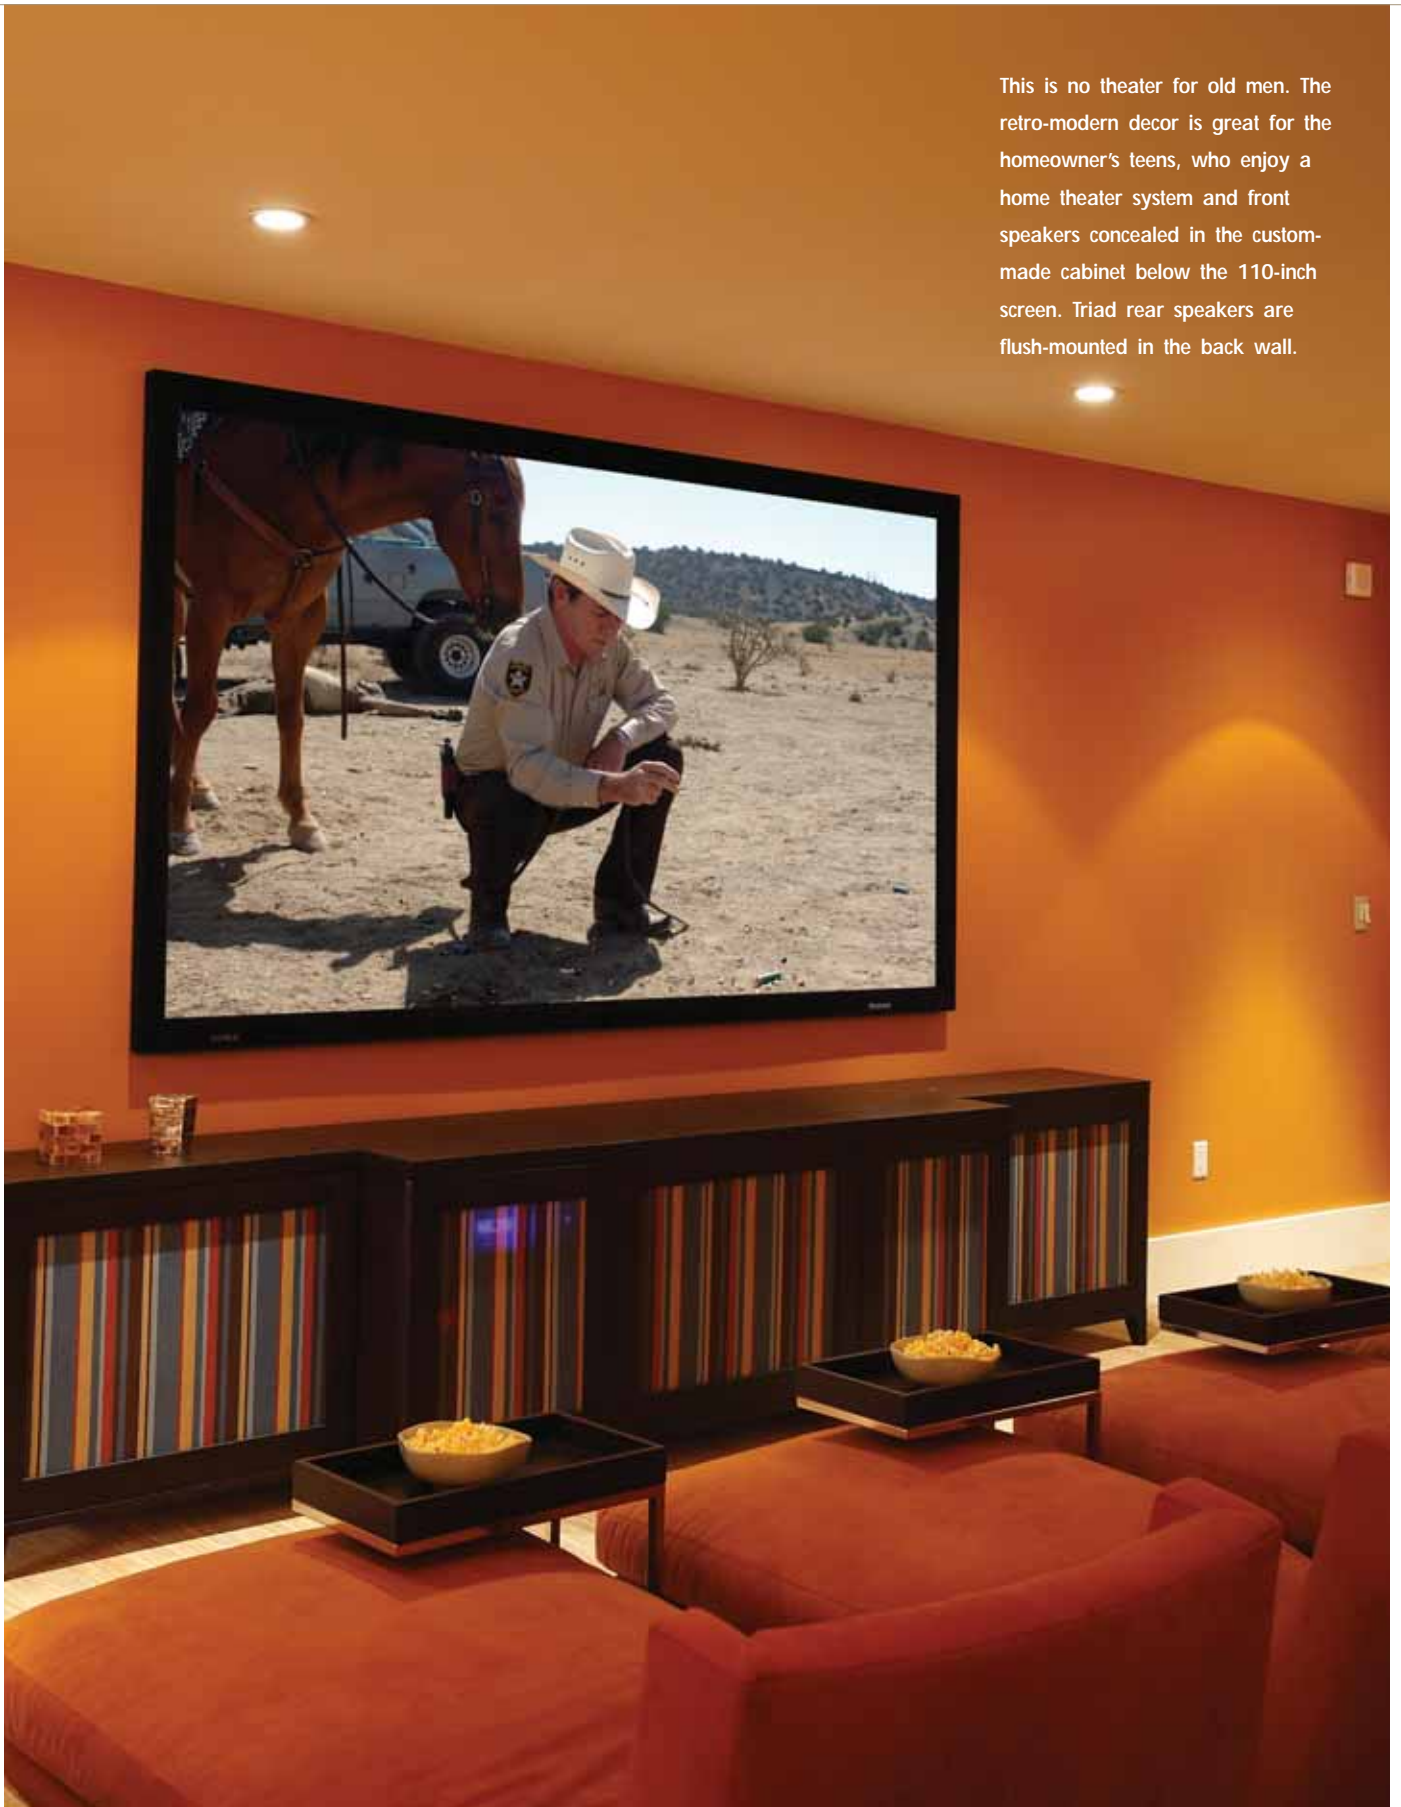

# Mod Squad

Some retro digs house today's cool gear. *photography by Olson Photographic*

It's young, it's hip. It's kind of a retro mod, says interior designer Eddy Doumas of this basement theater used a lot by the homeowner's teens.

The playful design—with its pumpkin-colored walls, ceramic tile fireplace, retro-looking chaises, and colorful custom-made equipment cabinet—sets the stage for big-screen home theater fun, courtesy of a high-performing home theater system.

natural light, says Doumas of interior design company Worth Interiors. A chimney and flue was turned into a ceramic tile fireplace to add visual interest.

Barbara Barry chaises in the front row were fitted with tables that fold down when not in use, and Worth Interiors complemented the chaises with a custom-made sofa in the back row. The comfortable seating and style of the room make a great place to kick back, put your feet up and enjoy a movie or sporting event.

But hey, a home theater is only as good as when the lights go down. And there's nothing retro about the electronics system. A 5.7-

This is no theater for old men. The retro-modern decor is great for the homeowner's teens, who enjoy a home theater system and front speakers concealed in the custom-made cabinet below the 110-inch screen. Triad rear speakers are flush-mounted in the back wall.